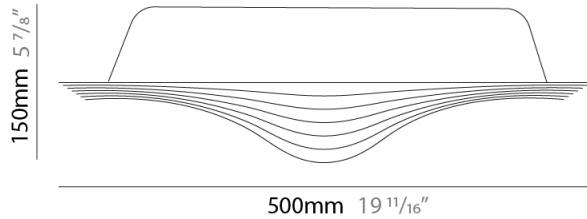

PROJECT	_____
TYPE	_____
SPECIFIER	_____
QUANTITY	_____
DATE	_____

SESTESSA SURFACE

D32007

base number

1. To build a product code in our configurator select the specify button on the base model # product page
2. To build a manual product code on this datasheet choose from the options listed below in blue font and add the suffix to the base model #

GENERAL

Series: Sestessa
Brand: Cini & Nils
Division: Design
Mounting Type: Surface
Mounting Location: Ceiling
Subcategory: Ambient

PHYSICAL

Shape: Round
Diameter (mm): 500
Diameter (in): 19 ¹¹/₁₆"
Height (mm): 150
Height (in): 5 ⁷/₈"
Light Distribution: Indirect
Fixture Finish: WHI
Fixture Material: Aluminum

ELECTRICAL

Lamp Type: LED
Total Output Wattage (W): 52
Dimming: Tri-Mode (Non-Dimming and Phase Dimming (120Vac only) and 0-10V Dimming)
Driver Included: Yes
Driver Location: Integrated
Driver Type: Constant Current - Universal
Driver Class: Class 2
Input Voltage (V): 120 - 277
Constant Current (MA): 700

LED

Number of LEDs: 2
Color Temperature (°K): 2800
Nominal Lumen (lm): 4800
CRI: >95 CRI
Lamp Life (hrs): 50000

OPTICAL

RATINGS AND CERTIFICATIONS

Certified By: Certified for North American Standards
IP rating: IP20