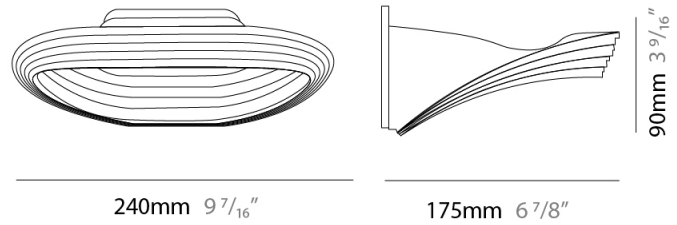

PROJECT	_____
TYPE	_____
SPECIFIER	_____
QUANTITY	_____
DATE	_____

SESTESSA SURFACE

D33009

base number

1. To build a product code in our configurator select the specify button on the base model # product page
2. To build a manual product code on this datasheet choose from the options listed below in blue font and add the suffix to the base model #

GENERAL

Series: Sestessa
Brand: Cini & Nils
Division: Design
Mounting Type: Surface
Mounting Location: Wall
Subcategory: Ambient

PHYSICAL

Length (mm): 240
Length (in): 9 ⁷/₁₆
Height (mm): 90
Height (in): 3 ⁹/₁₆
Extension (mm): 175
Extension (in): 6 ⁷/₈
Light Distribution: Indirect
Weight (kg): 1.0
Weight (lbs): 2.2
Fixture Finish: WHI
Fixture Material: Aluminum

ELECTRICAL

Lamp Type: LED
Total Output Wattage (W): 20
Dimming: Tri-Mode (Non-Dimming and Phase Dimming (120Vac only) and 0-10V Dimming)
Driver Included: Yes
Driver Location: Integrated
Driver Type: Constant Current - Universal
Driver Class: Class 2
Input Voltage (V): 120 - 277
Constant Current (MA): 500

LED

Number of LEDs: 1
Color Temperature (°K): 2800
Nominal Lumen (lm): 1300
CRI: >95 CRI
Lamp Life (hrs): 50000

OPTICAL

RATINGS AND CERTIFICATIONS

Certified By: Certified for North American Standards
IP rating: IP20