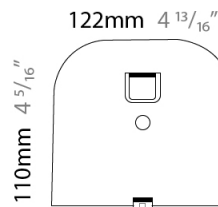

GENERAL

Series: Sestessa
 Brand: Cini & Nils
 Division: Design
 Mounting Type: Suspension
 Mounting Location: Ceiling
 Subcategory: Pendant

PHYSICAL

Shape: Round
 Diameter (mm): 500
 Diameter (in): 19 11/16
 Height (mm): 126
 Height (in): 4 15/16
 Max. Overall Height (mm): 2500
 Max. Overall Height (in): 98 7/16
 Light Distribution: Indirect
 Weight (kg): 5.9
 Weight (lbs): 13.0
 Fixture Finish: WHI
 Fixture Material: Aluminum
 Upon Request: Any specified colour

GENERAL

Series: Sestessa
 Brand: Cini & Nils
 Division: Design
 Mounting Type: Surface
 Mounting Location: Wall
 Subcategory: Ambient

PHYSICAL

Length (mm): 330
 Length (in): 13
 Height (mm): 110
 Height (in): 4 ⁵/₁₆
 Extension (mm): 240
 Extension (in): 9 ⁷/₁₆
 Light Distribution: Indirect
 Fixture Finish: WHI
 Fixture Material: Aluminum

330mm 13"

240mm 9 ⁷/₁₆"

110mm 4 ⁵/₁₆"

J-Box cover plate included

D33004

PROJECT

TYPE

SPECIFIER