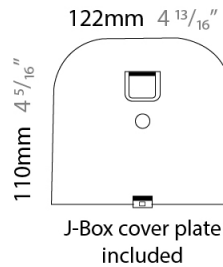

PROJECT	_____
TYPE	_____
SPECIFIER	_____
QUANTITY	_____
DATE	_____

SESTESSA SURFACE

D33009

base number

1. To build a product code in our configurator select the specify button on the base model # product page
2. To build a manual product code on this datasheet choose from the options listed below in blue font and add the suffix to the base model #

GENERAL

Series: Sestessa
Brand: Cini & Nils
Division: Design
Mounting Type: Surface
Mounting Location: Wall
Subcategory: Ambient

PHYSICAL

Length (mm): 240
Length (in): 9 ⁷/₁₆
Height (mm): 90
Height (in): 3 ⁹/₁₆
Extension (mm): 175
Extension (in): 6 ⁷/₈
Light Distribution: Indirect
Weight (kg): 1.0
Weight (lbs): 2.2
Fixture Finish: WHI
Fixture Material: Aluminum

ELECTRICAL

Lamp Type: LED
Total Output Wattage (W): 20
Dimming: Tri-Mode (Non-Dimming and Phase Dimming (120Vac only) and 0-10V Dimming)
Driver Included: Yes
Driver Location: Integrated
Driver Type: Constant Current - Universal
Driver Class: Class 2
Input Voltage (V): 120 - 277
Constant Current (MA): 500

LED

Number of LEDs: 1
Color Temperature (°K): 2800
Nominal Lumen (lm): 1300
CRI: >95 CRI
Lamp Life (hrs): 50000

OPTICAL

RATINGS AND CERTIFICATIONS

Certified By: Certified for North American Standards
IP rating: IP20