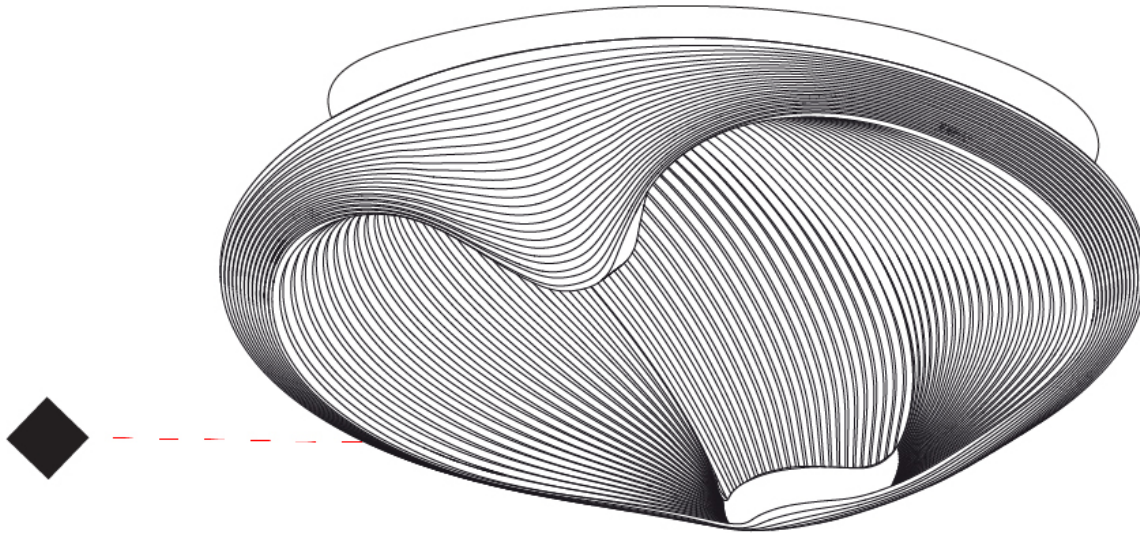

D32007

PROJECT

TYPE

SPECIFIER

QUANTITY

DATE

D