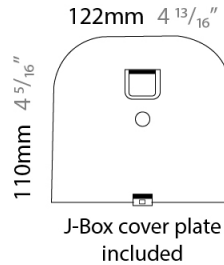

SESTESSA SURFACE

D33008

base number

PROJECT	_____
TYPE	_____
SPECIFIER	_____
QUANTITY	_____
DATE	_____

1. To build a product code in our configurator select the specify button on the base model # product page
2. To build a manual product code on this datasheet choose from the options listed below in blue font and add the suffix to the base model #

GENERAL

Series: Sestessa
Brand: Cini & Nils
Division: Design
Mounting Type: Surface
Mounting Location: Wall
Subcategory: Ambient

PHYSICAL

Length (mm): 240
Length (in): 9 ⁷/₁₆"
Width (mm): 50
Width (in): 1 ¹⁵/₁₆"
Height (mm): 90
Height (in): 3 ⁹/₁₆"
Extension (mm): 175
Extension (in): 6 ⁷/₈"
Light Distribution: Indirect
Weight (kg): 1.0
Weight (lbs): 2.2
Fixture Finish: WHI
Fixture Material: Aluminum

ELECTRICAL

Lamp Type: LED
Total Output Wattage (W): 20
Dimming: Tri-Mode (Non-Dimming and Phase Dimming (120Vac only) and 0-10V Dimming)
Driver Included: Yes
Driver Location: Integrated
Driver Type: Constant Current - Universal
Driver Class: Class 2
Input Voltage (V): 120 - 277
Constant Current (MA): 500

LED

Number of LEDs: 1
Color Temperature (°K): 2800
Nominal Lumen (lm): 1700
CRI: >80 CRI
Efficiency (%): 99.4
Lamp Life (hrs): 50000

OPTICAL

RATINGS AND CERTIFICATIONS

Certified By: Certified for North American Standards
IP rating: IP20